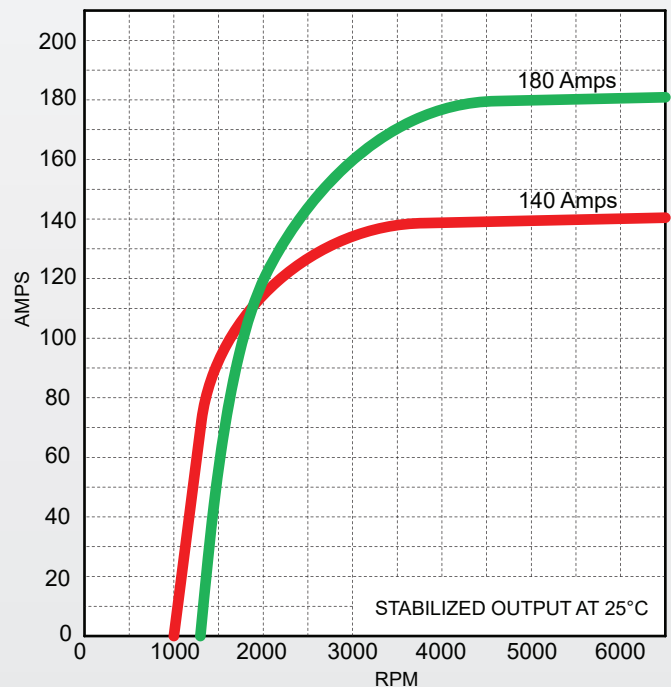

PERFORMANCE CURVES