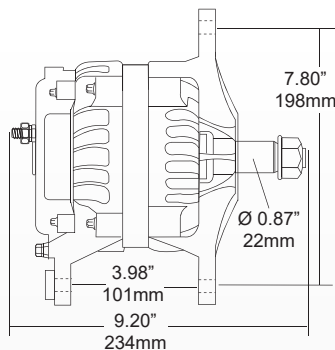

J180 MTG

101-24108 12V-160A
101-24201 24V-70A

PAD MTG

101-24109 12V-160A

Features:

- 6 new press fit "AVALANCHE" high temperature diodes
- Rear and front (62mm) heavy duty bearings
- Field proven brush life to exceed 5,000 hours of service
- Designed to accommodate 5/16" & 1/4" B+ connections