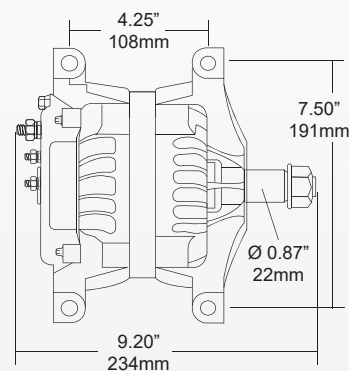

J180 MTG

101-24108 12V-160A
101-24201 24V-70A

PAD MTG

101-24109 12V-160A

Features:

- 6 new press fit "AVALANCHE" high temperature diodes
- Rear and front (62mm) heavy duty bearings
- Field proven brush life to exceed 5,000 hours of service
- Designed to accommodate 5/16" & 1/4" B+ connections