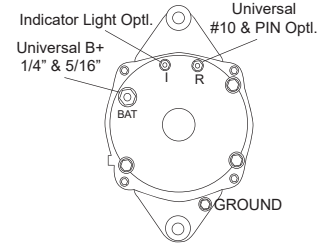

ALTERNATORS

101-24 SERIES

J180 MTG

dixie UPGRADE	dixie NEW	COMPETITORS REPLACEMENT CHART									
		DELCO 21SI, 22SI, 24SI™ New	DELCO 21SI, 22SI, 24SI™ Reman	AMPS	B+ Term	DIXIE Reman	Bosch	Leece Neville	Lester (N=New)	Meritor	Wilson (N=New)
101-24108 Universal B+ 12V-160A	101-22 Series	19010181	10459013	100	1/4"	A-1341	-	110-444	7681, N	ALT-1004	90-01-4058, N
		19020304	10459215			A-1492			8074, N		90-01-4296, N
		19010114	10459013			A-1353			7662, N		90-01-4105, N
		19020300	10459188			A-1450			8071, N		90-01-4269, N
	101-22106 Universal B+ 12V-150A	1/4"	19020188	10459037	A-1358	8027, N			90-01-4093, N		
			19020305	10459204	A-1493	8073, N			90-01-4295, N		
		5/16"	19010147	10459037	A-1342	7681, N			90-01-4074, N		
			19020302	10459189	A-1451	8072, N			90-01-4267, N		
		150	19020310	-	1/4"	A-1494			8076, N		90-01-4297, N
			19020303	10459190	5/16"	A-1452			8078, N		90-01-4270, N
101-24201 Universal B+ 24V-70A	101-22201 Universal B+ 24V-70A	8600310	-	160	5/16"	A-1784	AL9960LH	110-555JHO 2800LC	8718, N	ALT-1241	90-01-4576, N
		19010182	10461235	70	M6	-	MDA3929	8003, N	ALT-1101	90-01-4073, N	
								8367, N		90-01-4152, N	
	19020307	10459306	A-1609	8709, N	-	90-01-4396, N					
8600388	-	5/16"	A-1701	-	8709, N	-	90-01-4397, N	90-01-4466, N