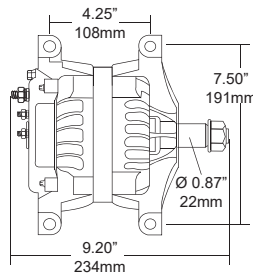

PAD MTG

dixie UPGRADE	dixie NEW	COMPETITORS REPLACEMENT CHART												
		DELCO 21SI, 22SI, 24SI™ New	DELCO 21SI, 22SI, 24SI™ Reman	AMPS	B+ Term	DIXIE Reman	Bosch	Leece Neville	Lester (N=New)	Meritor	Wilson (N=New)			
101-24109 Universal B+ 12V-160A	101-22109 Universal B+ 12V-150A	19020387	10459318	100	5/16"	A-1619	-	110-444P	8360, N	ALT-1003	90-01-4391, N			
		19020388	10459320	130		A-1620			8361, N		90-01-4392, N			
		19020889	10459321	150		A-1621			8362, N		90-01-4393, N			
		8600889	-	160		A-1785			AL9961LH		110-555PHO	8719, N	ALT-1240	90-01-4577, N

For additional cross reference information visit our website e-Cat: www.dixie-electric.com

CANADA & EXPORT SALES

Dixie Electric
517 Basaltic Road
Concord, ON
Canada L4K 4W8
Tel: 905-879-0533 | 800-461-5799
Fax: 905-879-0532
E-Mail: sales@dixie-electric.com
www.dixie-electric.com

U.S.A. SALES

Dixie Electric Inc.
5600 Pioneer Creek Drive, Suite D
Maple Plain, MN 55359
U.S.A.

Tel: 763-475-6629 | 800-478-0608
Fax: 763-475-6635 | 800-392-8719
E-Mail: mn.sales@dixie-electric.com
www.dixie-electric.us