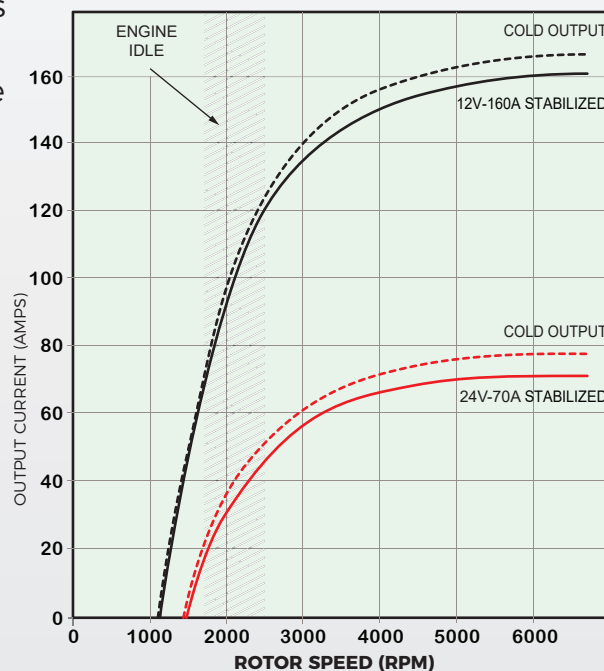

AVERAGE OUTPUT RANGE