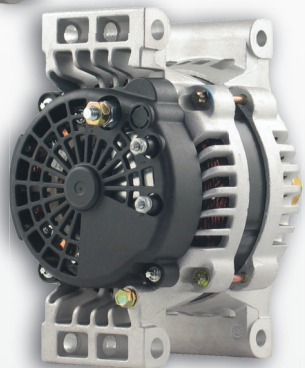

ALTERNATORS

101-24 SERIES

ALTERNATORS VALIDATED TO EXCEED 5,000 HOURS OF SERVICE

INTERNALLY VENTILATED, BRUSH TYPE ALTERNATOR
DESIGNED TO BETTER ENDURE THE HIGH TEMPERATURE
OF TODAY'S EMISSION COMPLIANT ENGINES.

J180 MTG

101-24108 12V-160A
101-24201 24V-70A

PAD MTG

101-24109 12V-160A

Features:

- 6 new press fit "AVALANCHE" high temperature diodes
- Rear and front (62mm) heavy duty bearings
- Field proven brush life to exceed 5,000 hours of service
- Designed to accommodate 5/16" & 1/4" B+ connections

This 12V 160Amps with a performance at engine idle of over 110 Amps, makes this HD Series an excellent upgrade from competitive alternators.

"Replace with confidence"

Warranty: (On-road applications)

SPS New: 12 Months - Unlimited Km/Miles