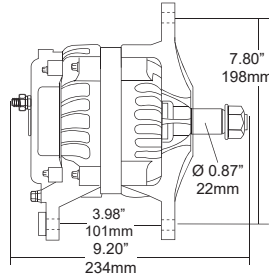

ALTERNATORS

101-24 SERIES

J180 MTG

dixie UPGRADE	dixie NEW	COMPETITORS REPLACEMENT CHART									
		DELCO 21SI, 22SI, 24SI™ New	DELCO 21SI, 22SI, 24SI™ Reman	AMPS	B+ Term	DIXIE Reman	Bosch	Leece Neville	Lester (N=New)	Meritor	Wilson (N=New)
101-24108 Universal B+ 12V-160A	101-22 Series	19010181	10459013	100	1/4"	A-1341	-	110-444	7681, N	ALT-1004	90-01-4058, N
		19020304	10459215			A-1492			8074, N		90-01-4296, N
		19010114	10459013			A-1353			7662, N		90-01-4105, N
		19020300	10459188			A-1450			8071, N		90-01-4269, N
	101-22106 Universal B+ 12V-150A	1/4"	19020188	10459037	A-1358	8027, N			90-01-4093, N		
			19020305	10459204	A-1493	8073, N			90-01-4295, N		
		5/16"	19010147	10459037	A-1342	7681, N			90-01-4074, N		
			19020302	10459189	A-1451	8072, N			90-01-4267, N		
		150	19020310	-	1/4"	A-1494			8076, N		90-01-4297, N
			19020303	10459190	5/16"	A-1452			8078, N		90-01-4270, N
101-24201 Universal B+ 24V-70A	101-22201 Universal B+ 24V-70A	8600310	-	160	5/16"	A-1784	AL9960LH	110-555JHO 2800LC	8718, N	ALT-1241	90-01-4576, N
		19010182	10461235	70	M6	-	MDA3929	8003, N	ALT-1101	90-01-4073, N	
								8367, N		90-01-4152, N	
	19020307	10459306	A-1609	8709, N	-	90-01-4396, N					
8600388	-	5/16"	A-1701	-	8709, N	-	90-01-4397, N	90-01-4466, N