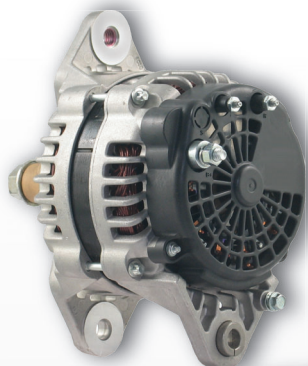

ALTERNATORS

101-24 SERIES

ALTERNATORS VALIDATED TO EXCEED 5,000 HOURS OF SERVICE

INTERNALLY VENTILATED, BRUSH TYPE ALTERNATOR
DESIGNED TO BETTER ENDURE THE HIGH TEMPERATURE
OF TODAY'S EMISSION COMPLIANT ENGINES.

J180 MTG

101-24108 12V-160A
101-24201 24V-70A

PAD MTG

101-24109 12V-160A

Features:

- 6 new press fit "AVALANCHE" high temperature diodes
- Rear and front (62mm) heavy duty bearings
- Field proven brush life to exceed 5,000 hours of service
- Designed to accommodate 5/16" & 1/4" B+ connections

This 12V 160Amps with a performance at engine idle of over 110 Amps, makes this HD Series an excellent upgrade from competitive alternators.

"Replace with confidence"

Warranty: (On-road applications)

SPS New: 12 Months - Unlimited Km/Miles