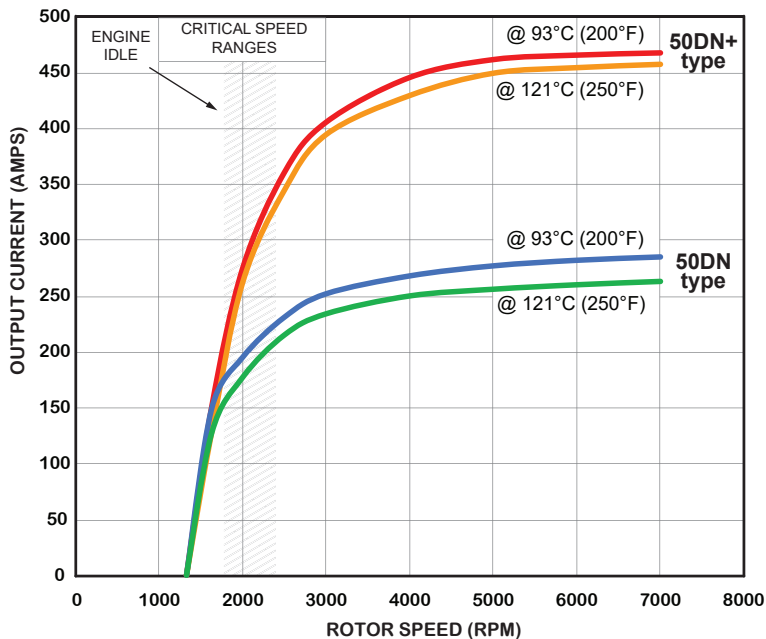

ALTERNATORS

101-50
SERIES

50DN *Replacement Type*

24V - 270A
50DN Type

101-50213 100% New
A-1921 Remanufactured

24V - 450A
50DN+ Type

101-50215 100% New
A-1923 Remanufactured

PERFORMANCE CURVES