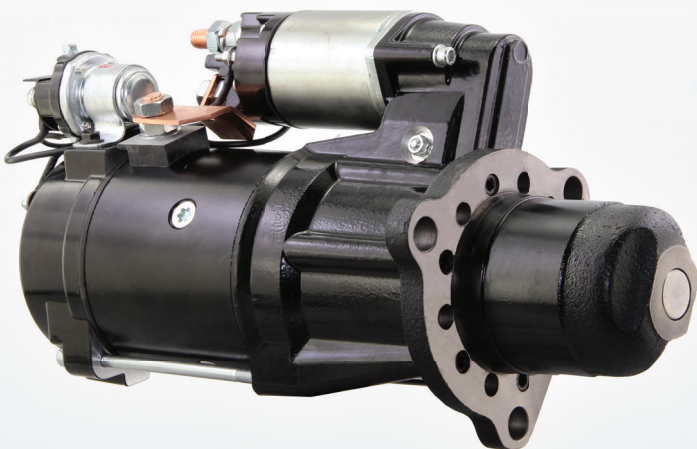

# STARTER MOTORS

**207-25**  
**PLGR SERIES**

STARTER MOTORS **VALIDATED** TO EXCEED 28,000 CYCLE STARTS

**207-25201**

24V, 9.0kW, CW, 11T

**207-25202**

24V, 9.0kW, CW, 12T

**207-25203**

24V, 9.0kW, CW, 11T

**Replacement for:**

Delco Remy 50MT™

Leece Neville Titan™ 125 Series & MS7 Series

**Applications:**

HD Trucks, Industrial, Agricultural

**FEATURES**

- Replacement for Delco Remy 50MT
- 9.0 kW of power
- Planetary Gear Reduction
- Integral Magnetic Switch
- Rotatable D.E. Housing
- Lightweight of 42 Lbs / 19 Kg.
- Integrated Over Crank Protection
- Soft Start Engagement

## 207-25 PLGR SERIES

**207-25201**  
**207-25203**  
 24V, 9.0kW, CW, 11T  
 42 lbs / 19 kg

Sol Pos. 082°  
 Sol Pos. 052°

**207-25202**  
 24V, 9.0kW, CW, 12T  
 42 lbs / 19 kg

**REPLACES**

**Delco Remy 50MT™**  
 78 lbs / 36 kg

**Leece Neville MS7**  
 61 lbs / 28 kg

SOLENOID ASSY.	RELAY SWITCH	DRIVE ASSY.	BRUSH HOLDER ASSY.	ARMATURE	FIELD CASE ASSY.	BRUSHES SET
6607-2521	6707-2520	5407-2501 (11T) 5407-2502 (12T)	6907-2501	6107-2521	5707-2521	68007-250K