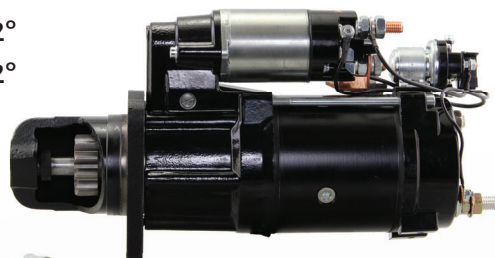

# STARTER MOTORS

**207-25**  
**PLGR SERIES**

STARTER MOTORS **VALIDATED** TO EXCEED 28,000 CYCLE STARTS

**207-25201**

24V, 9.0kW, CW, 11T

**207-25202**

24V, 9.0kW, CW, 12T

**207-25203**

24V, 9.0kW, CW, 11T

**Replacement for:**

Delco Remy 50MT™

Leece Neville Titan™ 125 Series & MS7 Series

**Applications:**

HD Trucks, Industrial, Agricultural

**FEATURES**

- Replacement for Delco Remy 50MT
- 9.0 kW of power
- Planetary Gear Reduction
- Integral Magnetic Switch
- Rotatable D.E. Housing
- Lightweight of 42 Lbs / 19 Kg.
- Integrated Over Crank Protection
- Soft Start Engagement

## 207-25 PLGR SERIES

**207-25201**  
**207-25203**  
 24V, 9.0kW, CW, 11T  
 42 lbs / 19 kg

Sol Pos. 082°  
 Sol Pos. 052°

**207-25202**  
 24V, 9.0kW, CW, 12T  
 42 lbs / 19 kg

**REPLACES**

**Delco Remy 50MT™**  
 78 lbs / 36 kg

**Leece Neville MS7**  
 61 lbs / 28 kg

SOLENOID ASSY.	RELAY SWITCH	DRIVE ASSY.	BRUSH HOLDER ASSY.	ARMATURE	FIELD CASE ASSY.	BRUSHES SET
6607-2521	6707-2520	5407-2501 (11T) 5407-2502 (12T)	6907-2501	6107-2521	5707-2521	68007-250K