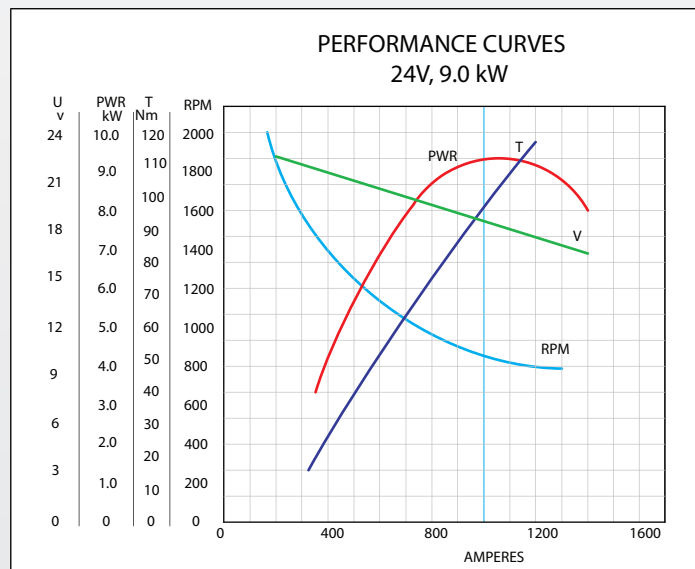

24V, 9.0kW, CW, 11T

**Replacement for:**

Delco Remy 50MT™

Leece Neville Titan™ 125 Series & MS7 Series

**Applications:**

HD Trucks, Industrial, Agricultural

**FEATURES**

- Replacement for Delco Remy 50MT
- 9.0 kW of power
- Planetary Gear Reduction
- Integral Magnetic Switch
- Rotatable D.E. Housing
- Lightweight of 42 Lbs / 19 Kg.
- Integrated Over Crank Protection
- Soft Start Engagement