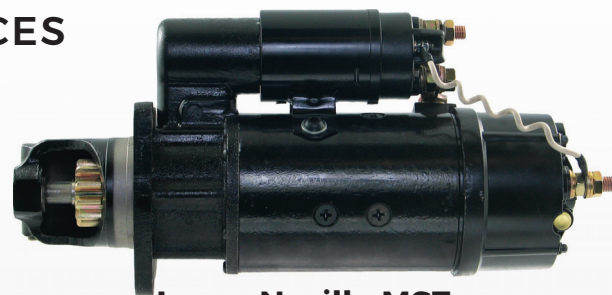

24V, 9.0kW, CW, 11T

**Replacement for:**

Delco Remy 50MT™

Leece Neville Titan™ 125 Series & MS7 Series

**Applications:**

HD Trucks, Industrial, Agricultural

**FEATURES**

- Replacement for Delco Remy 50MT
- 9.0 kW of power
- Planetary Gear Reduction
- Integral Magnetic Switch
- Rotatable D.E. Housing
- Lightweight of 42 Lbs / 19 Kg.
- Integrated Over Crank Protection
- Soft Start Engagement

## 207-25 PLGR SERIES

**207-25201**  
**207-25203**  
 24V, 9.0kW, CW, 11T  
 42 lbs / 19 kg

Sol Pos. 082°  
 Sol Pos. 052°

**207-25202**  
 24V, 9.0kW, CW, 12T  
 42 lbs / 19 kg

**REPLACES**

**Delco Remy 50MT™**  
 78 lbs / 36 kg

**Leece Neville MS7**  
 61 lbs / 28 kg

SOLENOID ASSY.	RELAY SWITCH	DRIVE ASSY.	BRUSH HOLDER ASSY.	ARMATURE	FIELD CASE ASSY.	BRUSHES SET
6607-2521	6707-2520	5407-2501 (11T) 5407-2502 (12T)	6907-2501	6107-2521	5707-2521	68007-250K