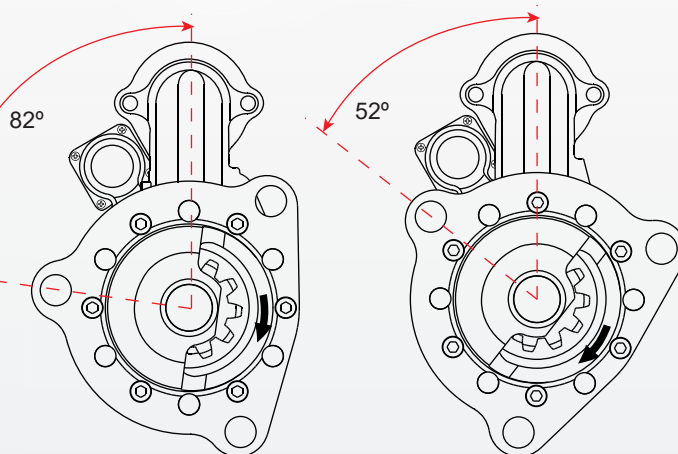

24V, 9.0kW, CW, 11T

**Replacement for:**

Delco Remy 50MT™

Leece Neville Titan™ 125 Series & MS7 Series

**Applications:**

HD Trucks, Industrial, Agricultural

**FEATURES**

- Replacement for Delco Remy 50MT
- 9.0 kW of power
- Planetary Gear Reduction
- Integral Magnetic Switch
- Rotatable D.E. Housing
- Lightweight of 42 Lbs / 19 Kg.
- Integrated Over Crank Protection
- Soft Start Engagement

## 207-25 PLGR SERIES

**207-25201**  
**207-25203**  
 24V, 9.0kW, CW, 11T  
 42 lbs / 19 kg

Sol Pos. 082°  
 Sol Pos. 052°

**207-25202**  
 24V, 9.0kW, CW, 12T  
 42 lbs / 19 kg

**REPLACES**

**Delco Remy 50MT™**  
 78 lbs / 36 kg