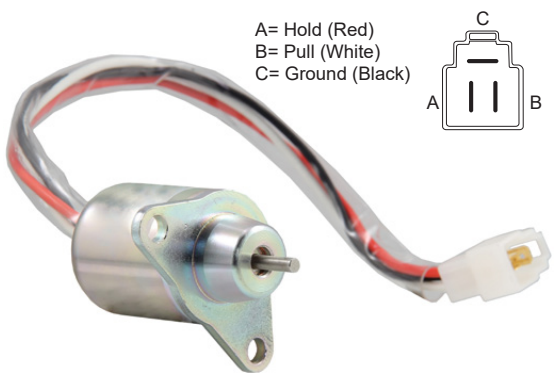

6785-15205

24V

Application:
Yanmar

Replaces:
Woodward: 1503ES-24S5SUC5S