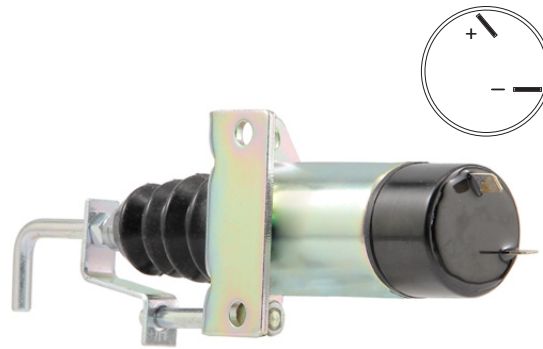

Replaces:

Lister Petter: 36607197
Woodward: 1502-12C7U2B2S1
Synchro-Start: SA-3405T

6785-50201

24V

Application:

Lister Petter

Replaces:

Lister Petter: 36607198

6785-15109

12V

Application:

Mitsubishi