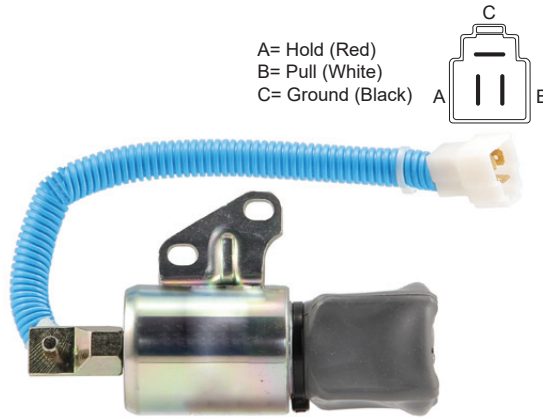

Kubota, Lister Petter, Mitsubishi

12V

6785-56102

12V

Application:

Kubota

Replaces:

Synchro-Start: SA-5176-12
Woodward: 1756ES-12SUC5B1