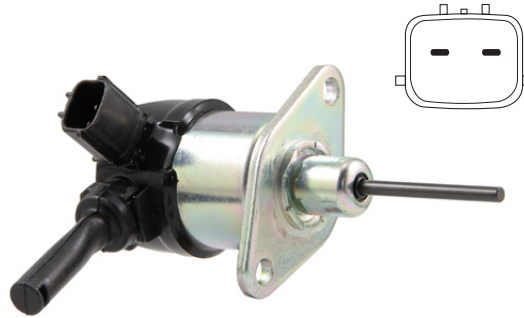

Kubota

12V

24V

6785-15112

12V

Application:

Kubota

Replaces:

Kubota: 1A021-60017