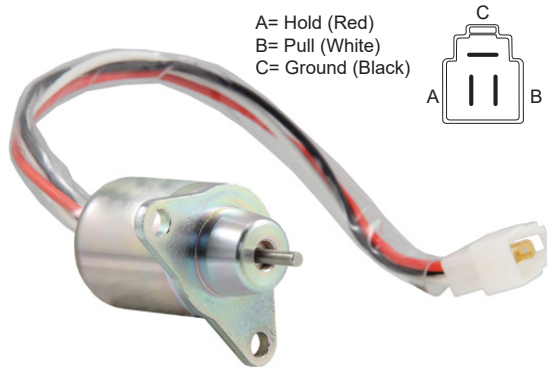

Yanmar

12V

6785-15105

12V

Application:

John Deere, Yanmar

Replaces:

John Deere: M806808
 Synchro-Start: SA-4562T
 Woodward: 1503ES-12S5SUC5S
 Yanmar: 119653-77950