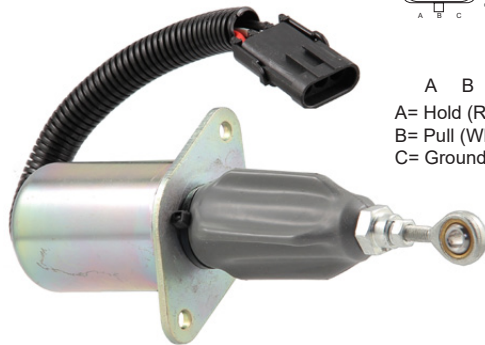

Volkswagen, Volvo

12V

6785-77102

12V

Application:

Cummins, Ford, Volkswagen

Replaces:

Cummins: 3935649, 4946639
 Ford: BG2X-9N392-AA
 Volkswagen: 2UO130764
 Synchro-Start: SA-4764-12