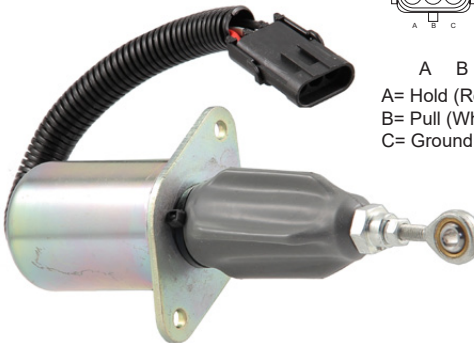

Cummins: 3935649, 4946639
Ford: BG2X-9N392-AA
Volkswagen: 2UO130764
Synchro-Start: SA-4764-12

A= Hold (Red)
B= Pull (White)
C= Ground (Black)

6785-77202

24V

Application:

Cummins, Hyster

Replaces:

Cummins: 3935650
Synchro-Start: SA-4764-24