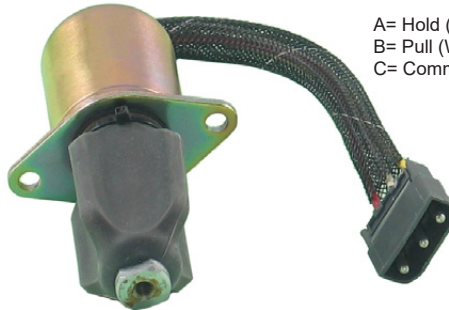

Replaces:

Woodward: 1751ES-24A7UC10B1S5

A= Hold (yellow)
B= Pull (White)
C= Common (red)