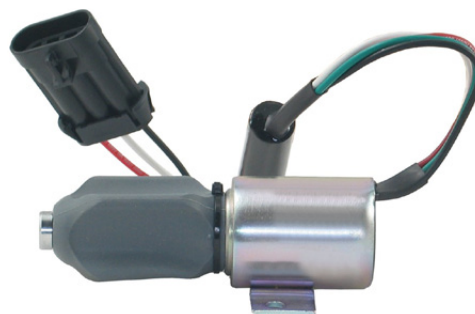

6785-5311

12V

Application:

Volvo

Replaces:

Synchro-Start: SA-4805-12

A= Ground (Black)
 B= Pull (White)
 C= Hold (Red)

12V