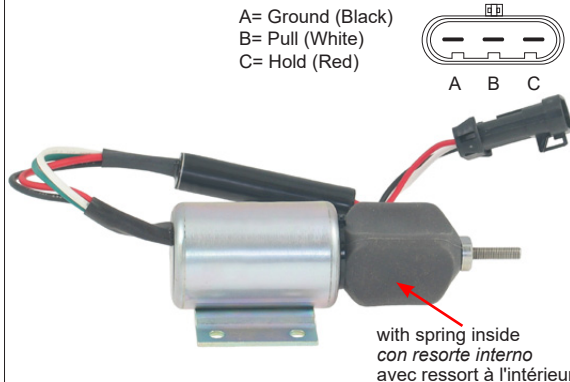

Replaces:

Synchro-Start: SA-4632-12
Woodward: 2003ES-12E2UCB1S4

A= Ground (Black)
B= Pull (White)
C= Hold (Red)

A B C

with spring inside
con resorte interno
avec ressort à l'intérieur