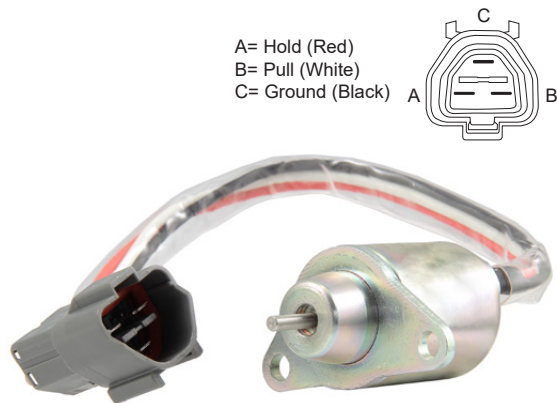

6785-15103

12V

Application:
John Deere, Yanmar

Replaces:
John Deere: M810324
Woodward: 1503ES-12S5SUC12
Yanmar: 119233-77932

6785-15203

24V

Application:
Yanmar

Replaces:
Woodward: 1503ES-24S5SUC12

6785-15105

12V

Application:
Yanmar, John Deere

Replaces:
John Deere: M806808
Synchro-Start: SA-4562T
Woodward: 1503ES-12S5SUC5S
Yanmar: 119653-77950