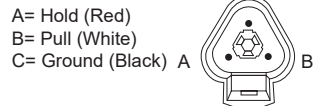

12V

Application:
Yanmar, John Deere

Replaces:
John Deere: M806808
Synchro-Start: SA-4562T
Woodward: 1503ES-12S5SUC5S
Yanmar: 119653-77950

6785-15205

24V

Application:
Yanmar

Replaces:
Woodward: 1503ES-24S5SUC5S