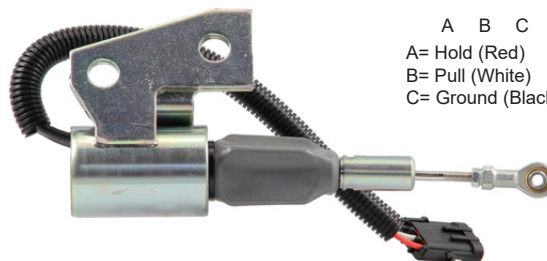

Case-IH: J932529
Cummins: 3991167
Synchro-Start: SA-4941-12

A= Hold (Red)
B= Pull (White)
C= Ground (Black)

6785-77201

24V

Application:

Cummins

Replaces:

Cummins: 3991168
Synchro-Start: SA-4941-24