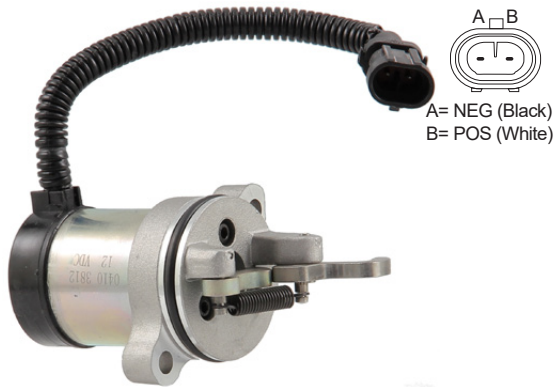

Replaces:

Deutz: 04103808, 04103812, 04270581

A B
A= NEG (Black)
B= POS (White)

6785-2311

12V

Application:

Volvo