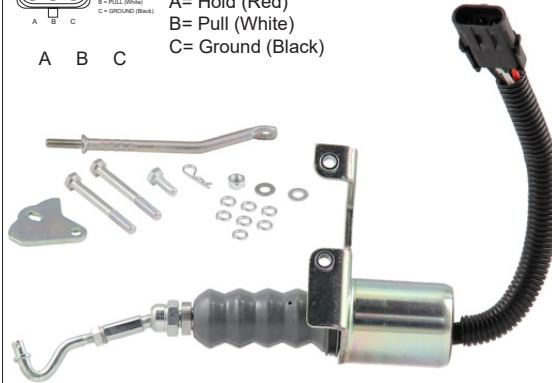

Cummins

12V

24V

6785-51101

12V

Application:

Cummins

Replaces:

Cummins: 3974947
Synchro-Start: SA-3742-12

A= Hold (Red)
B= Pull (White)
C= Ground (Black)

6785-51201

24V

Application:

Cummins

Replaces:

Synchro-Start: SA-3742-24

6785-15108

12V

Application:

Caterpillar, Cummins