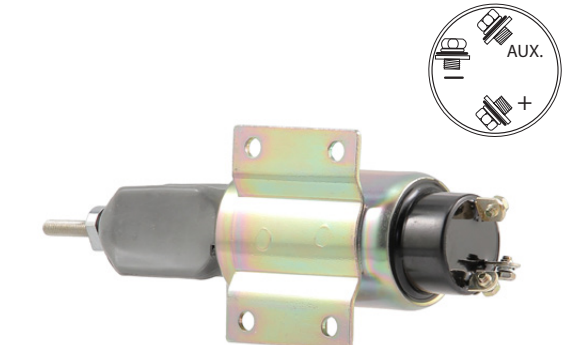

Replaces:

Synchro-Start: SA-2606-A
Woodward: 2001-12E2U1B1S1A

6785-20201

24V

Application:

Perkins

Replaces:

Woodward: 2001-24E2U1B1S1A