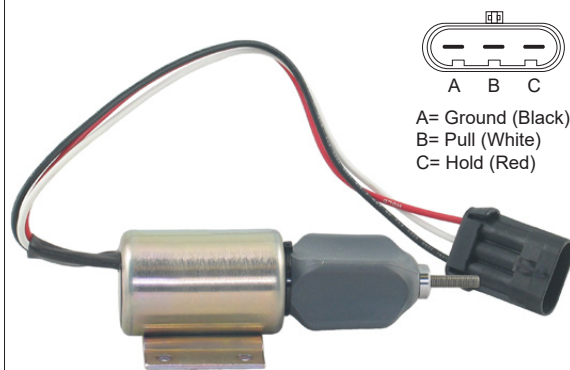

Replaces:

Woodward: 2003ES-12E2UC4B1

A B C
A= Ground (Black)
B= Pull (White)
C= Hold (Red)

6785-2312

12V

Application:

Volvo