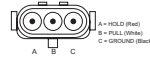

Case-IH: J932529
Cummins: 3991167
Synchro-Start: SA-4941-12

A= Hold (Red)
B= Pull (White)
C= Ground (Black)

6785-77201

24V

Application:

Cummins

Replaces:

Cummins: 3991168
Synchro-Start: SA-4941-24